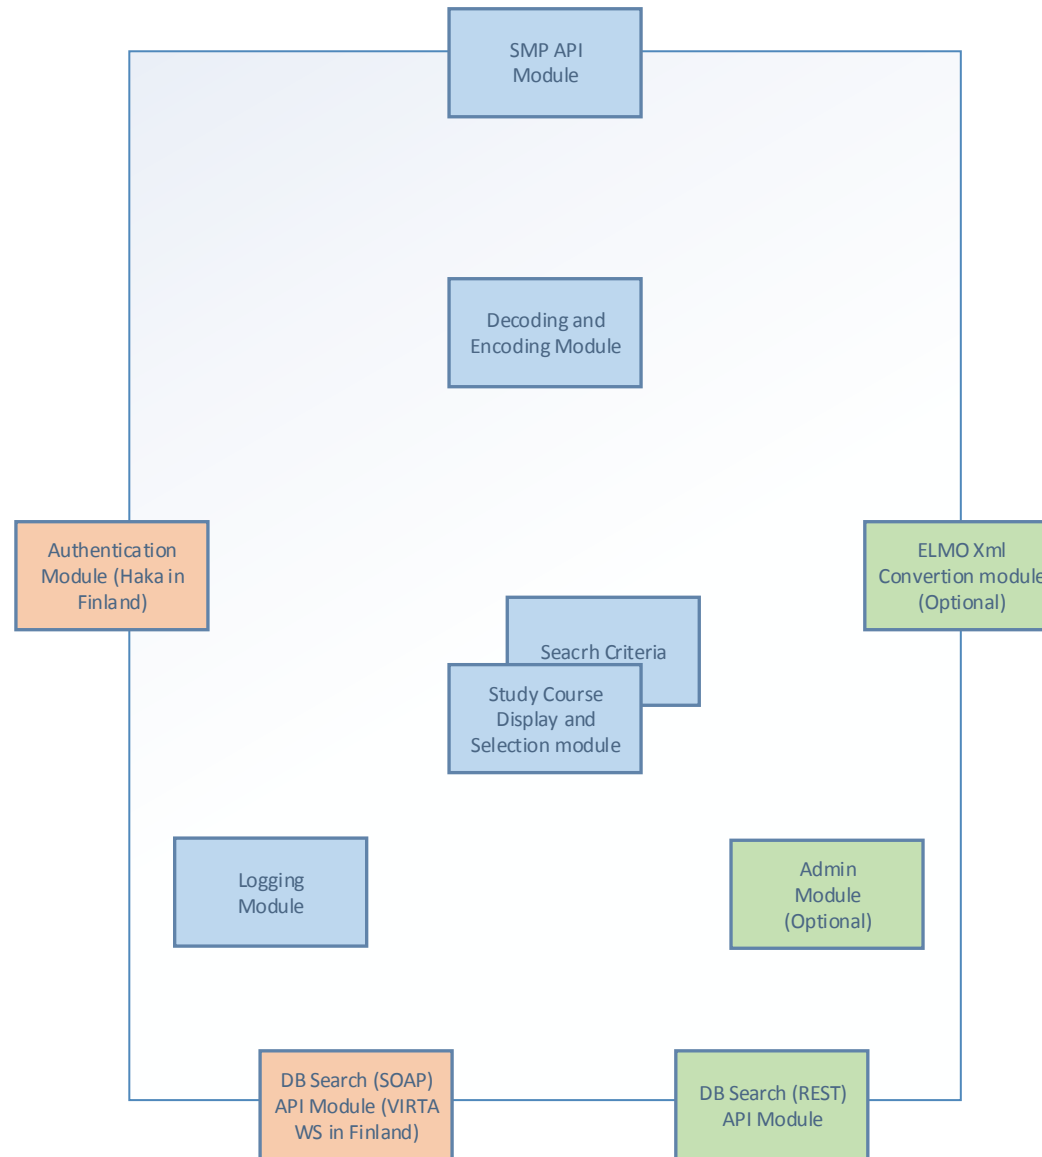

The NCP

Blue modules are standard and reusable modules for all in the project and new implementations in other countries. Note: Search Criteria module could be modified per country if needed.

Orange module are country specific modules. Finnish examples shown.

Green Modules are optional modules that can be used BUT! must be coded by the country that are going to use them. Admin Module could be almost standard (and perhaps later decided as mandatory).

DB Search Modules can be re-used, depending on the interface type needed in the country. More modules can be added as needed, in addition to SOAP and REST