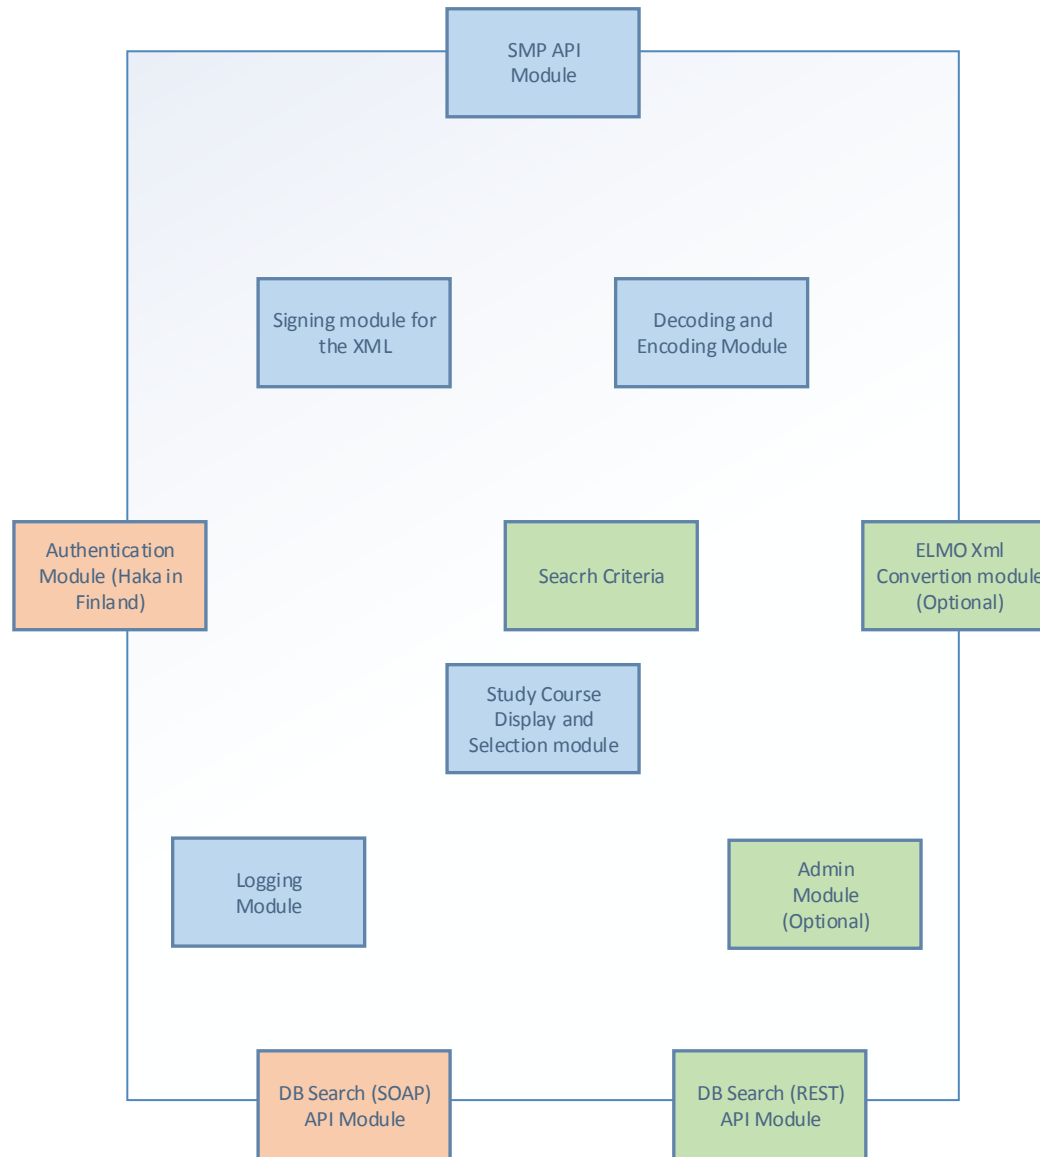

The NCP

Blue modules are standard and reusable modules for all in the project and new implementations in other countries. Note: Search Criteria module could be modified per country if needed.

Orange module are country specific modules. Finnish examples shown.

Green Modules are optional modules that can be used BUT! must be coded by the country that are going to use them. Admin Module could be almost standard (and perhaps later decided as mandatory).

DB Search Modules can be re-used, depending on the interface type needed in the country. More modules can be added as needed, in addition to SOAP and REST