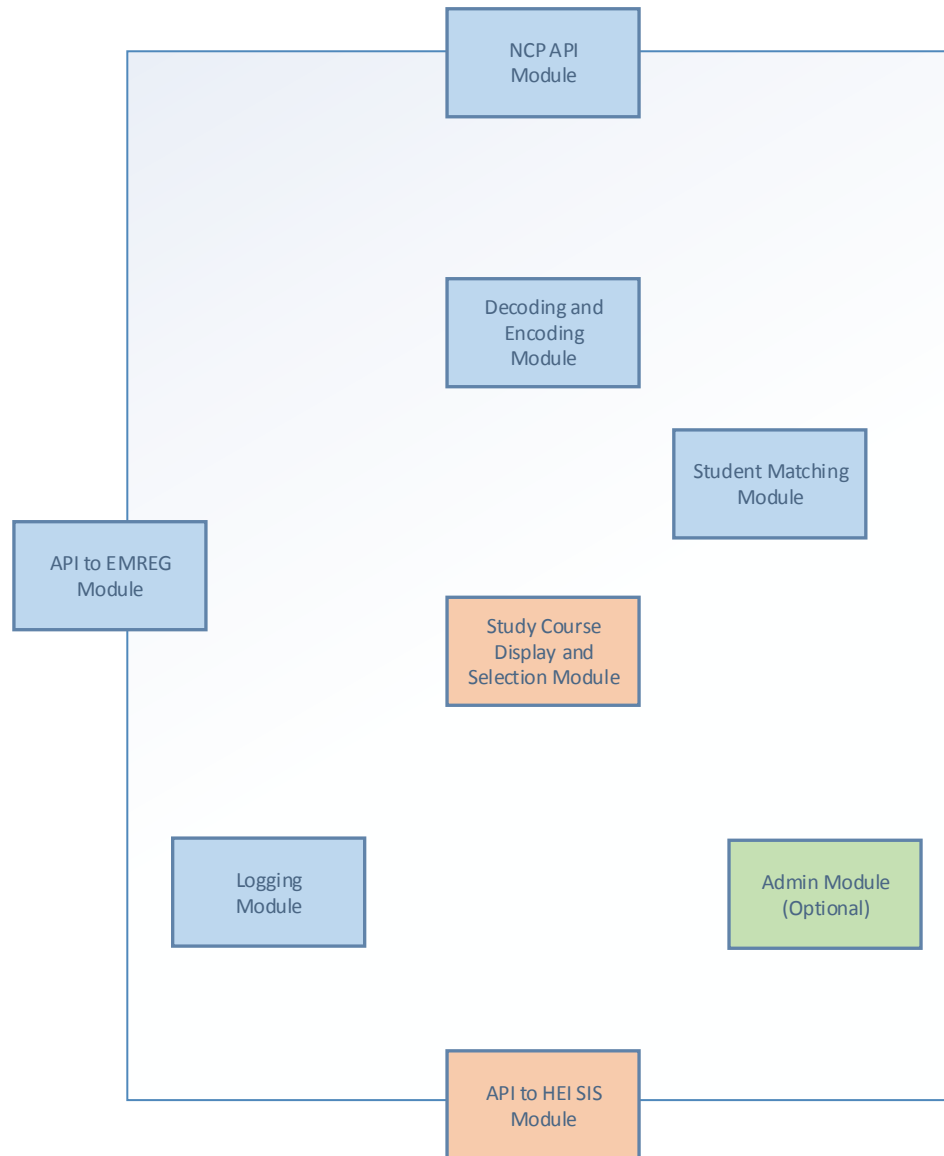

# The SMP

Blue modules are standard and reusable modules for all in the project and new implementations in other countries.

Orange module are country specific modules. Display is probably adapted to the HEI look&feel.

Green Modules are optional modules. Admin Module could be almost standard (and perhaps later decided as mandatory).