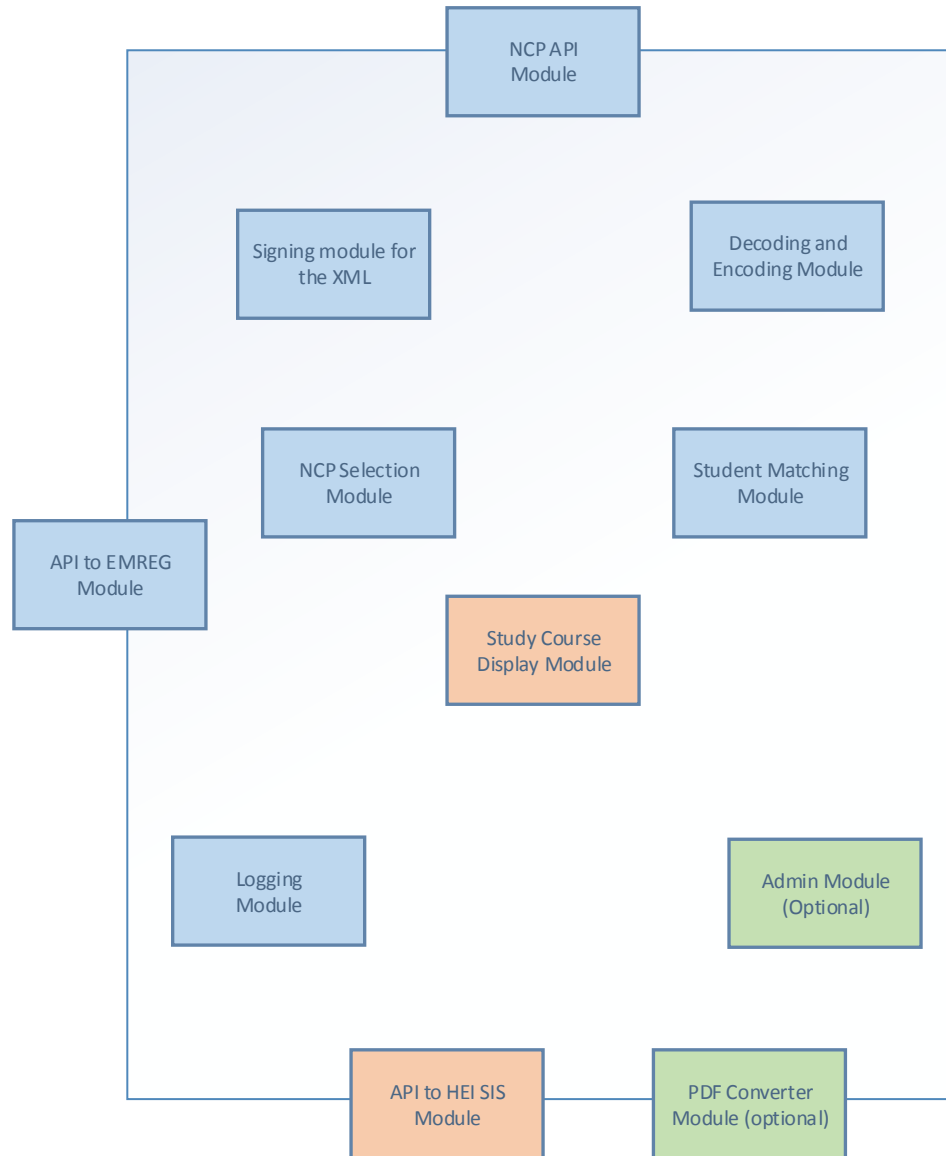

The SMP

Blue modules are standard and reusable modules for all in the project and new implementations in other countries.

Orange module are country specific modules. Display is probably adapted to the HEI look&feel.

Green Modules are optional modules. Admin Module could be almost standard (and perhaps later decided as mandatory).