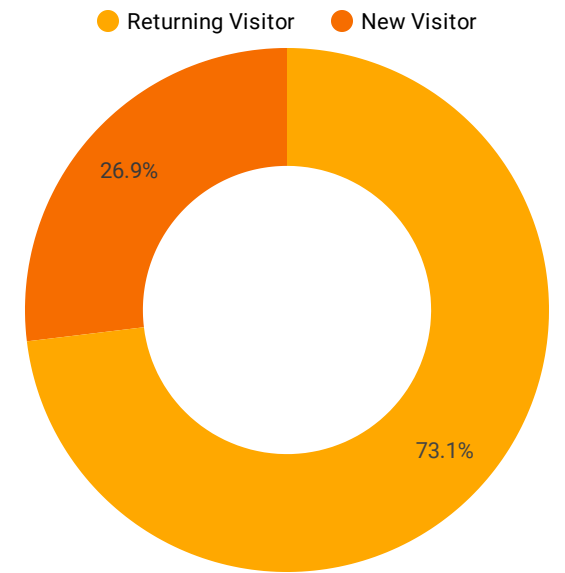

Continent ▾

Region ▾

Channel ▾

Device ▾

Apr 1, 2021 - Apr 30, 2021 ▾

**MyCSC audience at a glance**

**Projects created**

Total Events  
**128**  
↑ 128.6%