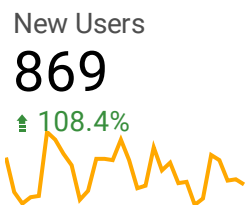

Continent ▾

Region ▾

Channel ▾

Device ▾

Apr 1, 2021 - Apr 30, 2021 ▾

**MyCSC audience at a glance**

**Projects created**

Total Events  
**128**  
↑ 128.6%