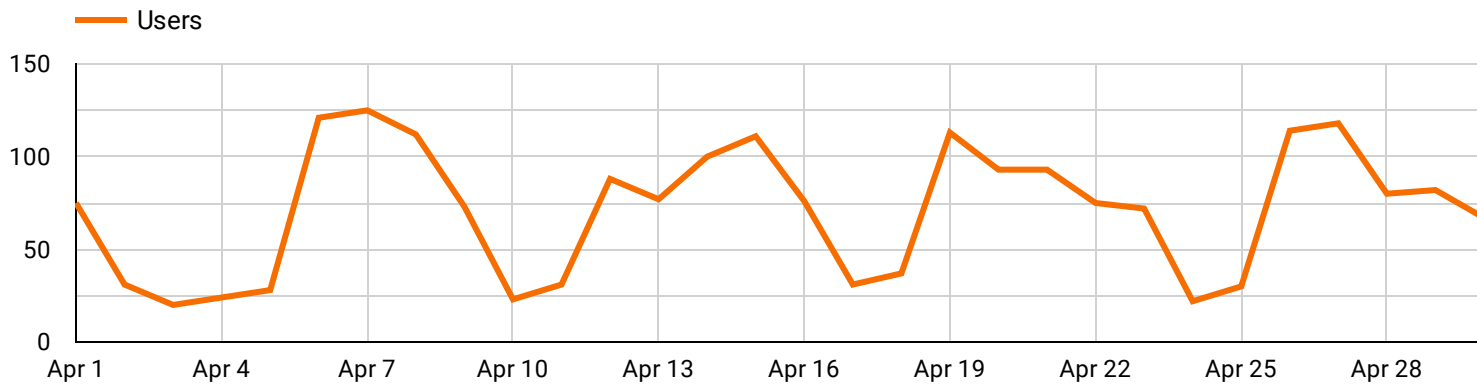

Continent ▾

Region ▾

Channel ▾

Device ▾

Apr 1, 2021 - Apr 30, 2021 ▾

**MyCSC audience at a glance**

**Projects created**

Total Events  
**128**  
↑ 128.6%