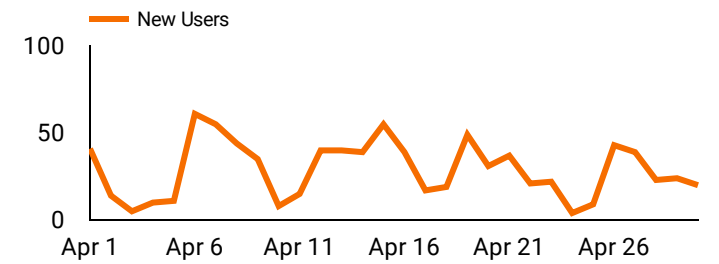

Continent ▾

Region ▾

Channel ▾

Device ▾

Apr 1, 2021 - Apr 30, 2021 ▾

**MyCSC audience at a glance**

**Projects created**

Total Events  
**128**  
↑ 128.6%