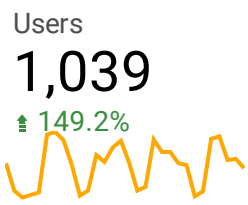

Continent ▾

Region ▾

Channel ▾

Device ▾

Apr 1, 2021 - Apr 30, 2021 ▾

**MyCSC audience at a glance**

**Projects created**

Total Events  
**128**  
↑ 128.6%