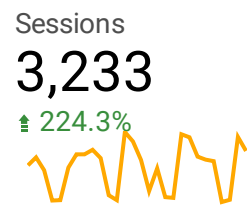

Continent ▾

Region ▾

Channel ▾

Device ▾

Apr 1, 2021 - Apr 30, 2021 ▾

**MyCSC audience at a glance**

**Projects created**

Total Events  
**128**  
↑ 128.6%