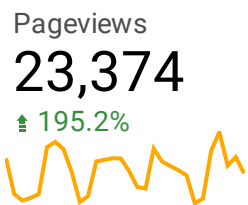

Continent ▾

Region ▾

Channel ▾

Device ▾

Apr 1, 2021 - Apr 30, 2021 ▾

**MyCSC audience at a glance**

**Projects created**

Total Events  
**128**  
↑ 128.6%