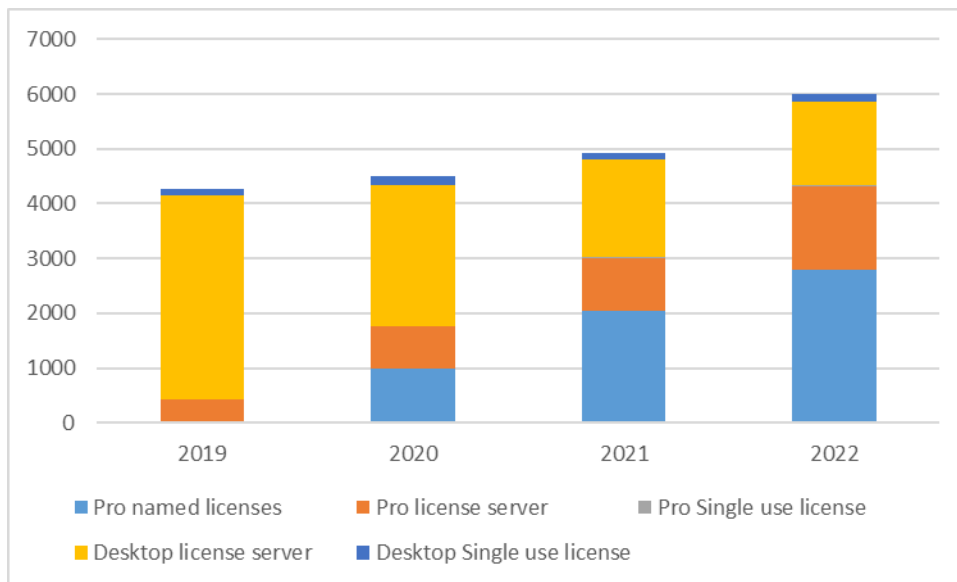

The ArcGIS license manager was common for all universities and it is maintained by CSC. During 2022 the license server was in total connected by 2578 users (+9%) from 2726 computers (-5%). The number of users of the old ArcGIS Desktop is clearly decreasing (see figures 1 and 2).

ArcGIS main licenses (ArcGIS Desktop or Pro) were checked out 85 351 times (+1 %). Totally there were 316 712 license checkouts (+11%), that includes also all the extensions and special features. The most used extensions were: Spatial Analyst, Network Analyst, Image Analyst, Geostatistical analyst and 3D Analyst. At most busy day the license server had 89 concurrent users (3.2.2022). More detailed information about ArcGIS license server use is available from Appendices B.